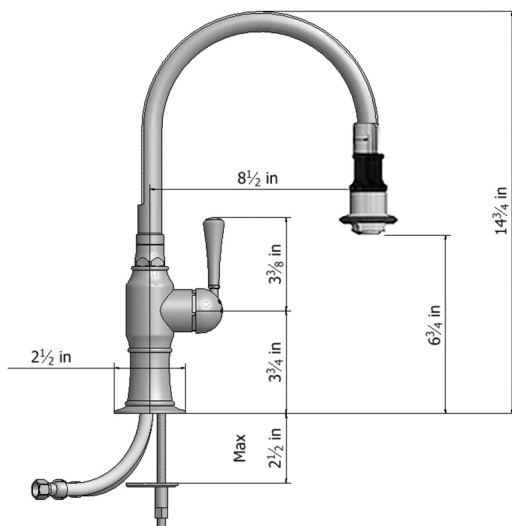

SPECIFICATION DRAWING: