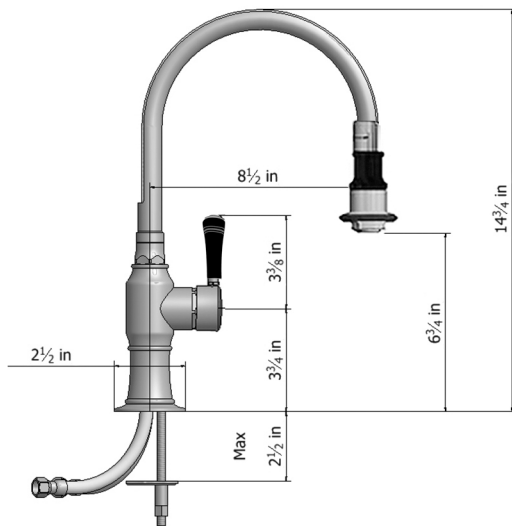

Pull-Off Spray Deck Mount Single Hole with 8" Swivel Spout with Left Black Ceramic Contemporary Lever

Model #: 1274-BC-

FEATURES:

- 8" Pull-off spray swivel spout
- Single lever
- Single hole design allows for multiple choices of placement on sink or counter
- Patented pull off spray design
- Push/pull spray head diverts from stream to spray
- Silicone nozzles for easy cleaning
- Plastic coated stainless steel hose for easy cleaning
- Built in air gap
- Lifetime ceramic cartridge
- Perfect addition for bar or pantry sinks
- Requires standard 1 ³/₈" - 1 ⁵/₈" faucet hole drilling

AVAILABLE FINISHES:

Polished Stainless (PSS) Brushed Stainless (BSS)

SPECIFICATION DRAWING:

AVAILABLE HANDLES: