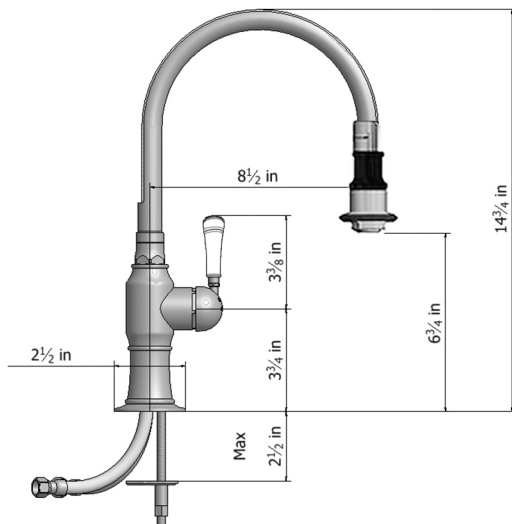

SPECIFICATION DRAWING: