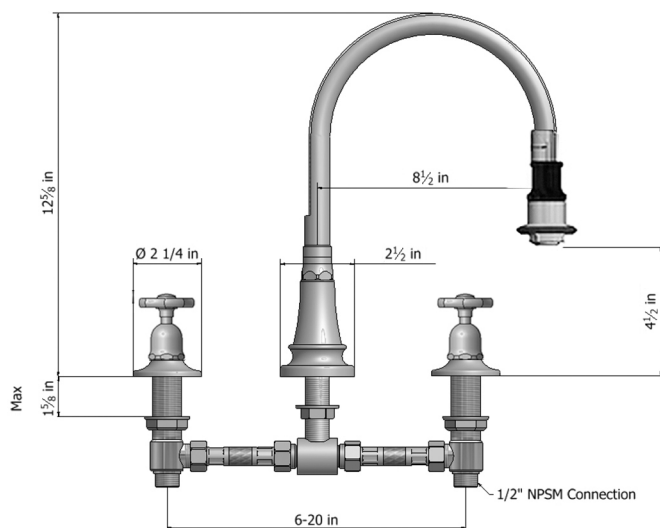

SPECIFICATION DRAWING: