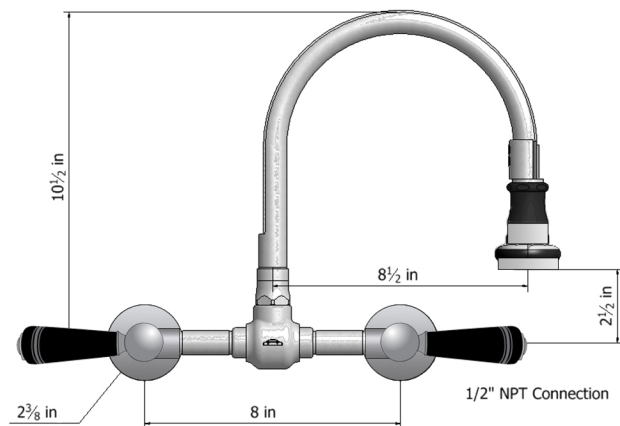

Wall Mount Pull-Off Spray with 8" Swivel Spout with Black Lever

Model #: 1212-B-

FEATURES:

- 8" Pull-off spray swivel spout
- Patented pull off spray design
- Push/pull spray head diverts from stream to spray
- Silicone nozzles for easy cleaning
- Plastic coated stainless steel hose for easy cleaning
- Built in air gap
- Lifetime quarter turn ceramic cartridge
- Old fashioned wall mount design for country style kitchens

AVAILABLE FINISHES:

Polished Stainless (PSS) Brushed Stainless (BSS)

SPECIFICATION DRAWING:

AVAILABLE HANDLES: