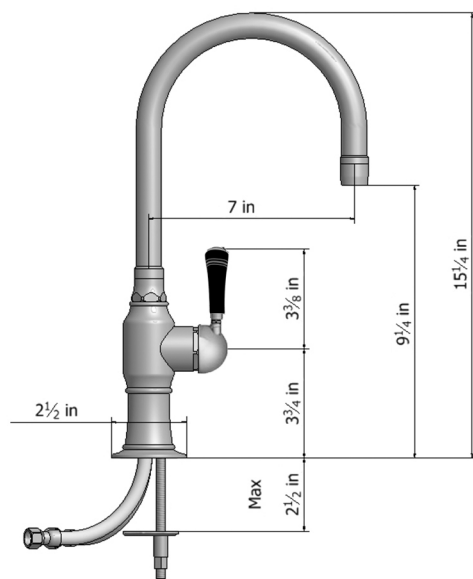

7" Deck Mount Single Hole Swivel Bar Faucet Spout with Left

Model #: 1076-BT-

FEATURES:

- 7" Swivel Spout
- Single Lever
- Single hole design allows for multiple choices of placement on sink or counter
- Perfect addition for bar or pantry sinks
- Lifetime ceramic cartridge
- Requires standard 1 3/8" - 1 5/8" faucet hole drilling

AVAILABLE FINISHES:

Polished Stainless (PSS) Brushed Stainless (BSS)

SPECIFICATION DRAWING:

AVAILABLE HANDLES: