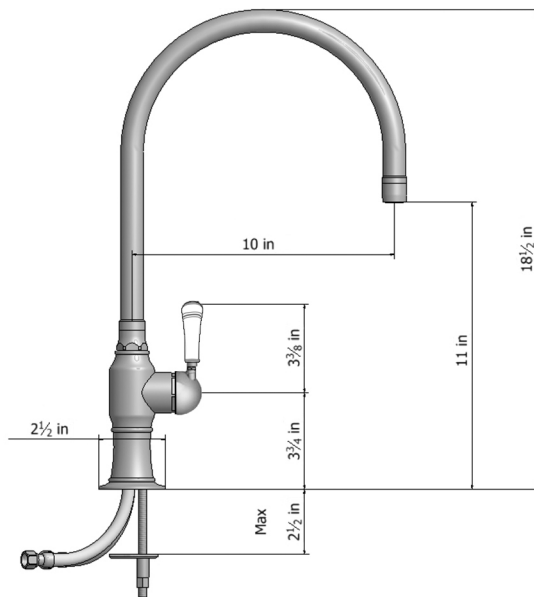

10" Deck Mount Single Hole Swivel Bar Faucet Spout with Left White Ceramic Traditional Lever

Model #: 1075-WT-

FEATURES:

- 10" Swivel Spout
- Single Lever
- Single hole design allows for multiple choices of placement on sink or counter
- Lifetime ceramic cartridge
- Requires standard 1 3/8"-1 5/8" faucet hole drilling

AVAILABLE FINISHES:

Polished Stainless (PSS) Brushed Stainless (BSS)

SPECIFICATION DRAWING:

AVAILABLE HANDLES: