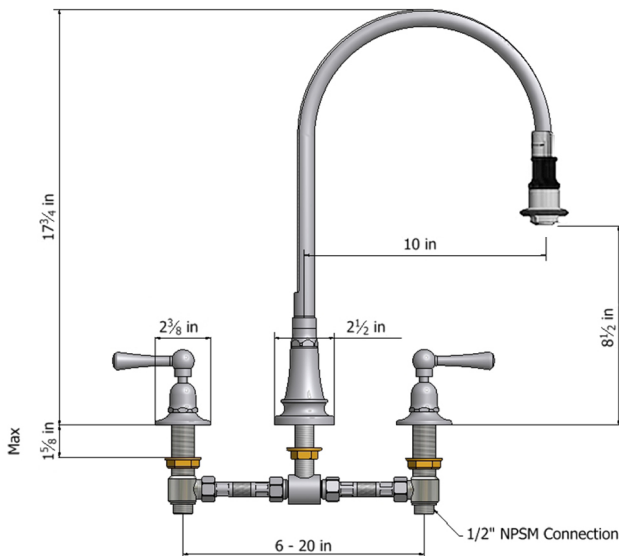

Deck Mount Pull-Off Spray with 10" Swivel Spout with Metal Lever

Model #: 1032-M-

FEATURES:

- 10" Pull-off spray swivel spout
- Patented pull off spray design
- Push/pull spray head diverts from stream to spray
- Silicone nozzles for easy cleaning
- Plastic coated stainless steel hose for easy cleaning
- Built in air gap
- Lifetime quarter turn ceramic cartridge
- Requires standard 1 3/8" - 1 5/8" faucet hole drilling
- Widespread deck mount

AVAILABLE FINISHES:

Polished Stainless (PSS) Brushed Stainless (BSS)

SPECIFICATION DRAWING:

AVAILABLE HANDLES: