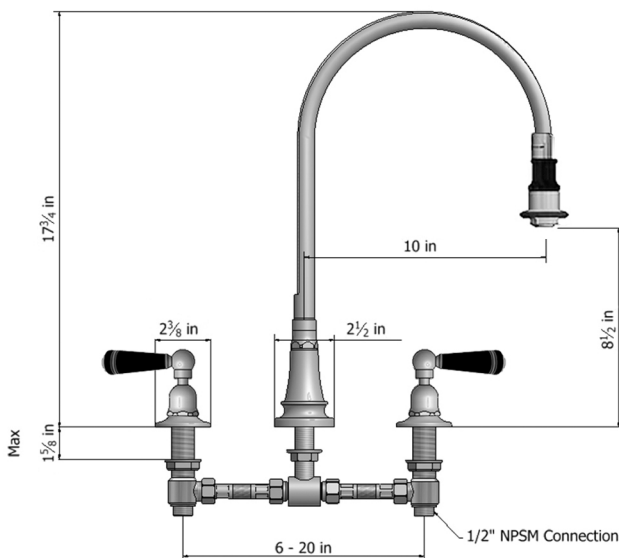

SPECIFICATION DRAWING: