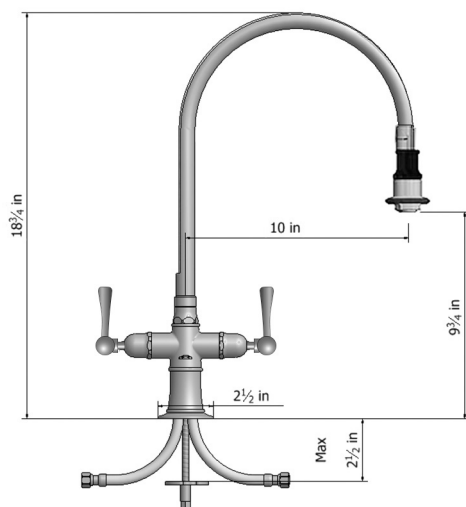

SPECIFICATION DRAWING: