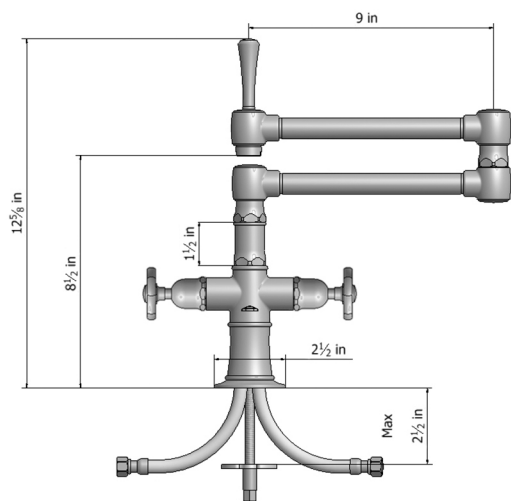

# Deck Mount 17 3/4" Articulated Dual Swivel Spout with Metal Wheel

**Model #: 1020-X-**

## FEATURES:

- 17 3/4" Reach dual articulated swivel spout
- Perfect for large farm style sinks
- Handle on spout allows for easy movement
- Lifetime quarter turn ceramic cartridge
- Requires standard 1 3/8" - 1 5/8" faucet hole drilling
- Single hole design allows for multiple choices of placement on sink or counter

## SPECIFICATION DRAWING: