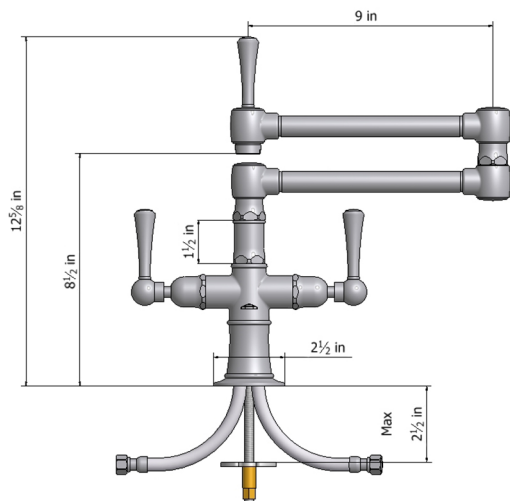

Deck Mount 17 3/4" Articulated Dual Swivel Spout with Metal Lever

Model #: 1020-M-

FEATURES:

- 17 3/4" Reach dual articulated swivel spout
- Perfect for large farm style sinks
- Handle on spout allows for easy movement
- Lifetime quarter turn ceramic cartridge
- Requires standard 1 3/8" - 1 5/8" faucet hole drilling
- Single hole design allows for multiple choices of placement on sink or counter

AVAILABLE FINISHES:

Polished Stainless (PSS) Brushed Stainless (BSS)

SPECIFICATION DRAWING:

AVAILABLE HANDLES: