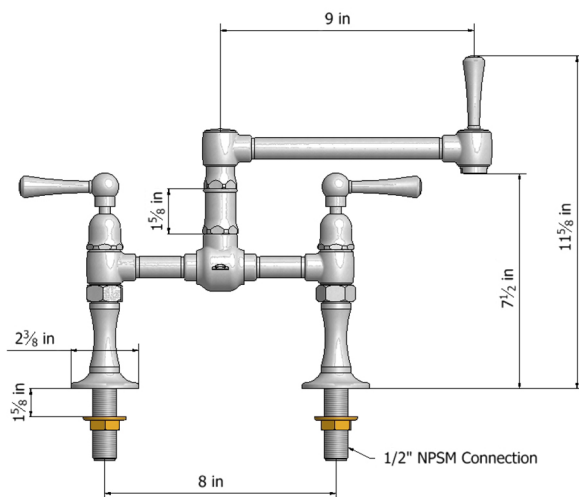

# Deck Mount 8 7/8" Articulated Single Swivel Spout with Metal Lever

**Model #: 1019-M-**

## FEATURES:

- 8 7/8" Reach single articulated swivel spout
- Perfect for standard or prep sinks
- Handle on spout allows for easy movement
- Lifetime quarter turn ceramic cartridge
- Requires standard 1 3/8" - 1 5/8" faucet hole drilling

## SPECIFICATION DRAWING: