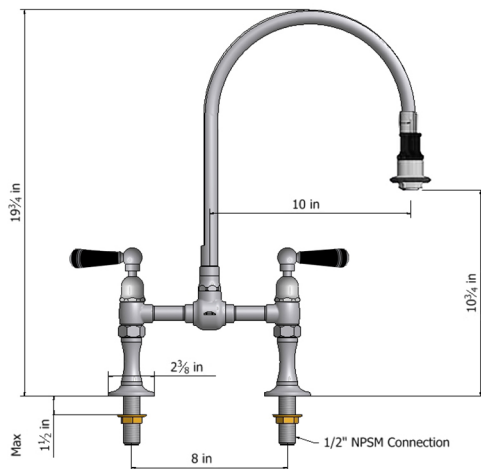

Deck Mount Pull-Off Spray with 10" Swivel Spout with Black Ceramic Lever

Model #: 1015-B-

FEATURES:

- 10" Pull-off spray swivel spout
- Patented pull off spray design
- Push/pull spray head diverts from stream to spray
- Silicone nozzles for easy cleaning
- Plastic coated stainless steel hose for easy cleaning
- Built in air gap
- Lifetime quarter turn ceramic cartridge
- Requires standard 1 3/8" - 1 5/8" faucet hole

AVAILABLE FINISHES:

Polished Stainless (PSS) Brushed Stainless (BSS)

SPECIFICATION DRAWING:

AVAILABLE HANDLES: