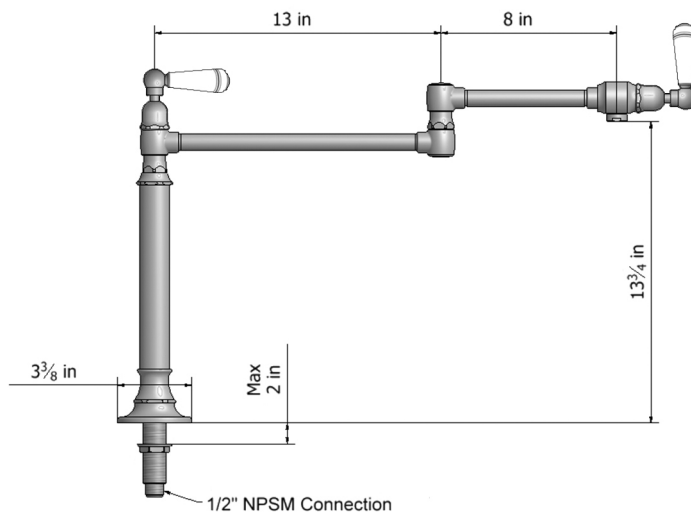

# 19 3/8" Deck Mount Pot Filler with White Ceramic Lever

**Model #: 1004-W-**

### FEATURES:

- Luxury deck mounted pot filler opens to 19 3/8"
- Unique counter top design, ideal for kitchen island installation
- Smooth folding action will place pot filler out of the way when not in use
- Lifetime quarter turn ceramic cartridge
- Can be easily installed in existing counters
- Uses standard 1 3/8"-1 5/8" faucet hole drilling

### SPECIFICATION DRAWING: